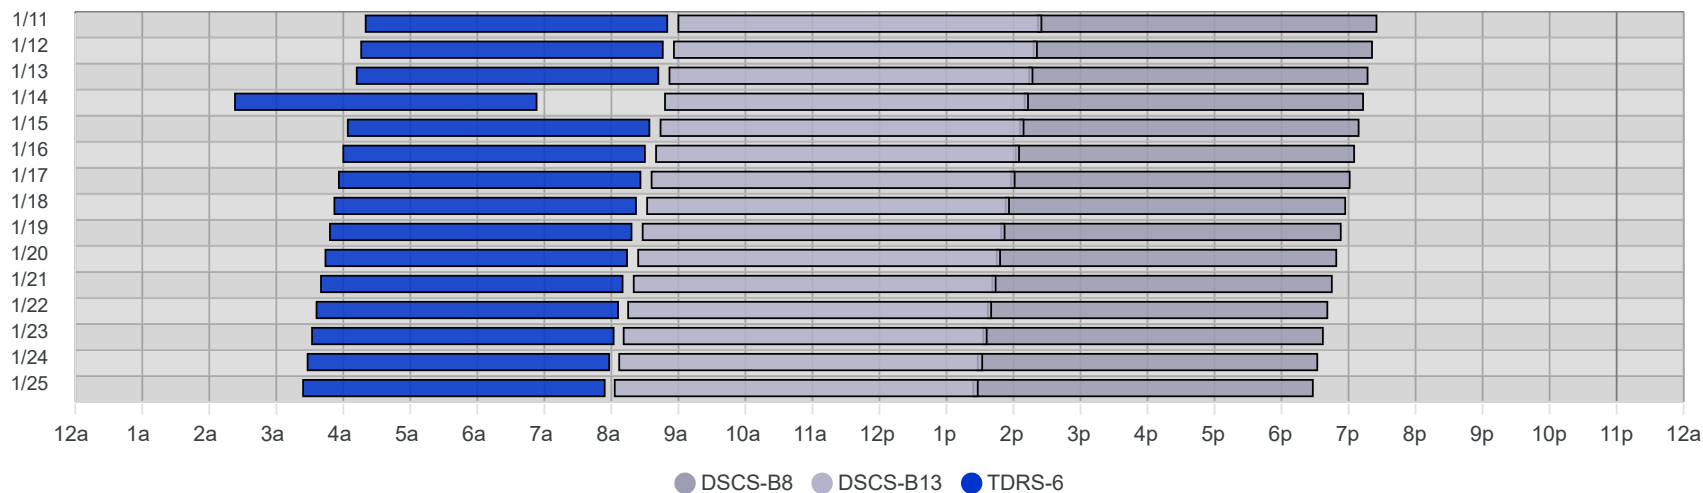

South Pole Satellite Schedule (PST)

Date	TDRS-6 Pass 1			DSCS-B13 Pass 1			DSCS-B8 Pass 1		
	Start	End	Dur	Start	End	Dur	Start	End	Dur
01/11/25	4:20 AM	8:50 AM	4:30	9:00 AM	2:25 PM	5:25	2:22 PM	7:25 PM	5:03
01/12/25	4:16 AM	8:46 AM	4:30	8:56 AM	2:21 PM	5:25	2:18 PM	7:21 PM	5:03
01/13/25	4:12 AM	8:42 AM	4:30	8:52 AM	2:17 PM	5:25	2:14 PM	7:17 PM	5:03
01/14/25	2:23 AM	6:53 AM	4:30	8:48 AM	2:13 PM	5:25	2:10 PM	7:13 PM	5:03
01/15/25	4:04 AM	8:34 AM	4:30	8:44 AM	2:09 PM	5:25	2:06 PM	7:09 PM	5:03
01/16/25	4:00 AM	8:30 AM	4:30	8:40 AM	2:05 PM	5:25	2:02 PM	7:05 PM	5:03
01/17/25	3:56 AM	8:26 AM	4:30	8:36 AM	2:01 PM	5:25	1:58 PM	7:01 PM	5:03
01/18/25	3:52 AM	8:22 AM	4:30	8:32 AM	1:56 PM	5:24	1:53 PM	6:57 PM	5:04
01/19/25	3:48 AM	8:18 AM	4:30	8:28 AM	1:52 PM	5:24	1:49 PM	6:53 PM	5:04
01/20/25	3:44 AM	8:14 AM	4:30	8:24 AM	1:48 PM	5:24	1:45 PM	6:49 PM	5:04
01/21/25	3:40 AM	8:10 AM	4:30	8:20 AM	1:44 PM	5:24	1:41 PM	6:45 PM	5:04
01/22/25	3:36 AM	8:06 AM	4:30	8:15 AM	1:40 PM	5:25	1:37 PM	6:41 PM	5:04
01/23/25	3:32 AM	8:02 AM	4:30	8:11 AM	1:36 PM	5:25	1:33 PM	6:37 PM	5:04
01/24/25	3:28 AM	7:58 AM	4:30	8:07 AM	1:32 PM	5:25	1:28 PM	6:32 PM	5:04
01/25/25	3:24 AM	7:54 AM	4:30	8:03 AM	1:28 PM	5:25	1:24 PM	6:28 PM	5:04