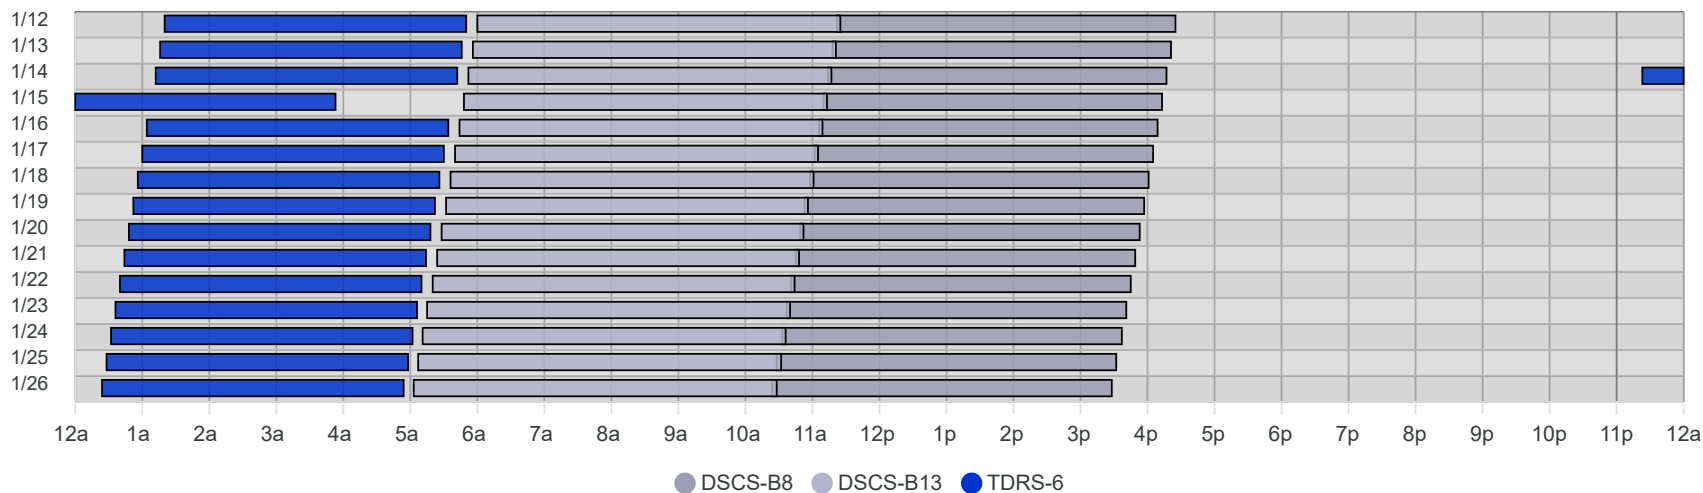

South Pole Satellite Schedule (NZDT)

Date	TDRS-6 Pass 1			TDRS-6 Pass 2			Total Dur	DSCS-B13 Pass 1			DSCS-B8 Pass 1		
	Start	End	Dur	Start	End	Dur		Start	End	Dur	Start	End	Dur
01/12/25	1:20 AM	5:50 AM	4:30	No Pass			4:30	6:00 AM	11:25 AM	5:25	11:22 AM	4:25 PM	5:03
01/13/25	1:16 AM	5:46 AM	4:30	No Pass			4:30	5:56 AM	11:21 AM	5:25	11:18 AM	4:21 PM	5:03
01/14/25	1:12 AM	5:42 AM	4:30	11:23 PM	Jan 15, 3:53 AM	4:30	8:60	5:51 AM	11:17 AM	5:25	11:14 AM	4:17 PM	5:03
01/15/25	No Pass			No Pass				5:48 AM	11:13 AM	5:25	11:10 AM	4:13 PM	5:03
01/16/25	1:04 AM	5:34 AM	4:30	No Pass			4:30	5:44 AM	11:09 AM	5:25	11:06 AM	4:09 PM	5:03
01/17/25	1:00 AM	5:30 AM	4:30	No Pass			4:30	5:40 AM	11:05 AM	5:25	11:02 AM	4:05 PM	5:03
01/18/25	12:56 AM	5:26 AM	4:30	No Pass			4:30	5:35 AM	11:01 AM	5:25	10:58 AM	4:01 PM	5:03
01/19/25	12:52 AM	5:22 AM	4:30	No Pass			4:30	5:32 AM	10:56 AM	5:24	10:53 AM	3:57 PM	5:04
01/20/25	12:48 AM	5:18 AM	4:30	No Pass			4:30	5:28 AM	10:52 AM	5:24	10:49 AM	3:53 PM	5:04
01/21/25	12:44 AM	5:14 AM	4:30	No Pass			4:30	5:24 AM	10:48 AM	5:24	10:45 AM	3:49 PM	5:04
01/22/25	12:40 AM	5:10 AM	4:30	No Pass			4:30	5:20 AM	10:44 AM	5:24	10:41 AM	3:45 PM	5:04
01/23/25	12:36 AM	5:06 AM	4:30	No Pass			4:30	5:15 AM	10:40 AM	5:25	10:37 AM	3:41 PM	5:04
01/24/25	12:32 AM	5:02 AM	4:30	No Pass			4:30	5:11 AM	10:36 AM	5:25	10:33 AM	3:37 PM	5:04
01/25/25	12:28 AM	4:58 AM	4:30	No Pass			4:30	5:07 AM	10:32 AM	5:25	10:28 AM	3:32 PM	5:04
01/26/25	12:24 AM	4:54 AM	4:30	No Pass			4:30	5:03 AM	10:28 AM	5:25	10:24 AM	3:28 PM	5:04