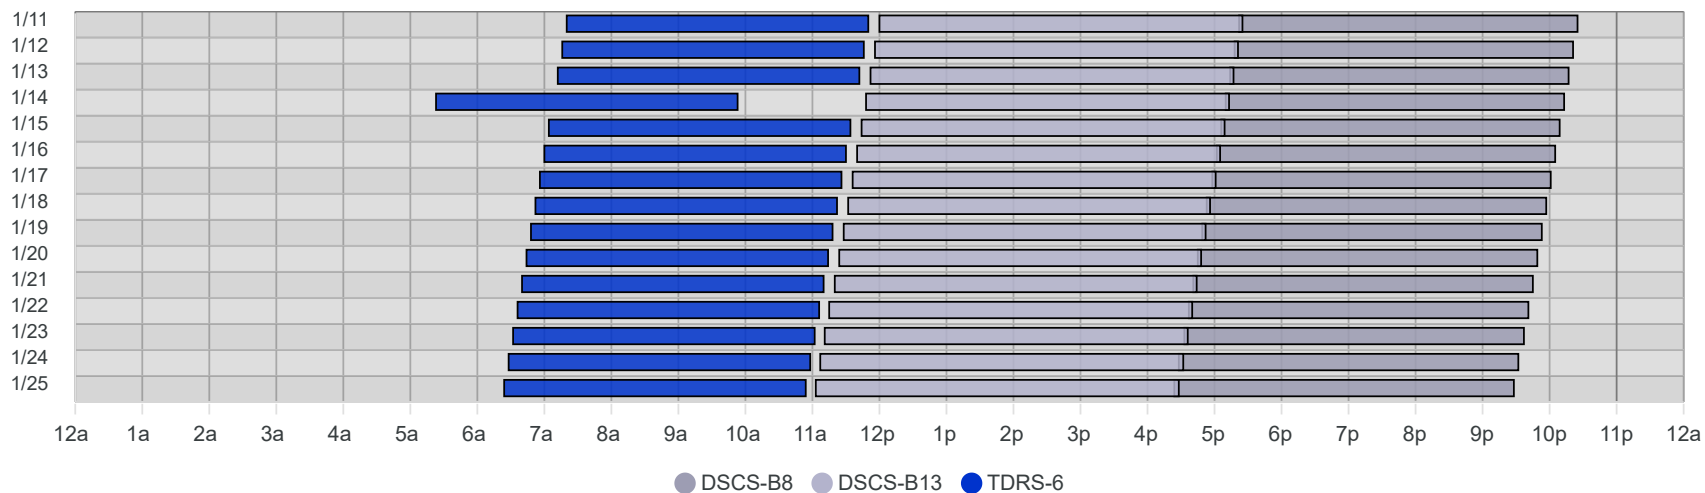

South Pole Satellite Schedule (EST)

Date	TDRS-6 Pass 1			DSCS-B13 Pass 1			DSCS-B8 Pass 1		
	Start	End	Dur	Start	End	Dur	Start	End	Dur
01/11/25	7:20 AM	11:50 AM	4:30	12:00 PM	5:25 PM	5:25	5:22 PM	10:25 PM	5:03
01/12/25	7:16 AM	11:46 AM	4:30	11:56 AM	5:21 PM	5:25	5:18 PM	10:21 PM	5:03
01/13/25	7:12 AM	11:42 AM	4:30	11:52 AM	5:17 PM	5:25	5:14 PM	10:17 PM	5:03
01/14/25	5:23 AM	9:53 AM	4:30	11:48 AM	5:13 PM	5:25	5:10 PM	10:13 PM	5:03
01/15/25	7:04 AM	11:34 AM	4:30	11:44 AM	5:09 PM	5:25	5:06 PM	10:09 PM	5:03
01/16/25	7:00 AM	11:30 AM	4:30	11:40 AM	5:05 PM	5:25	5:02 PM	10:05 PM	5:03
01/17/25	6:56 AM	11:26 AM	4:30	11:36 AM	5:01 PM	5:25	4:58 PM	10:01 PM	5:03
01/18/25	6:52 AM	11:22 AM	4:30	11:32 AM	4:56 PM	5:24	4:53 PM	9:57 PM	5:04
01/19/25	6:48 AM	11:18 AM	4:30	11:28 AM	4:52 PM	5:24	4:49 PM	9:53 PM	5:04
01/20/25	6:44 AM	11:14 AM	4:30	11:24 AM	4:48 PM	5:24	4:45 PM	9:49 PM	5:04
01/21/25	6:40 AM	11:10 AM	4:30	11:20 AM	4:44 PM	5:24	4:41 PM	9:45 PM	5:04
01/22/25	6:36 AM	11:06 AM	4:30	11:15 AM	4:40 PM	5:25	4:37 PM	9:41 PM	5:04
01/23/25	6:32 AM	11:02 AM	4:30	11:11 AM	4:36 PM	5:25	4:33 PM	9:37 PM	5:04
01/24/25	6:28 AM	10:58 AM	4:30	11:07 AM	4:32 PM	5:25	4:28 PM	9:32 PM	5:04
01/25/25	6:24 AM	10:54 AM	4:30	11:03 AM	4:28 PM	5:25	4:24 PM	9:28 PM	5:04