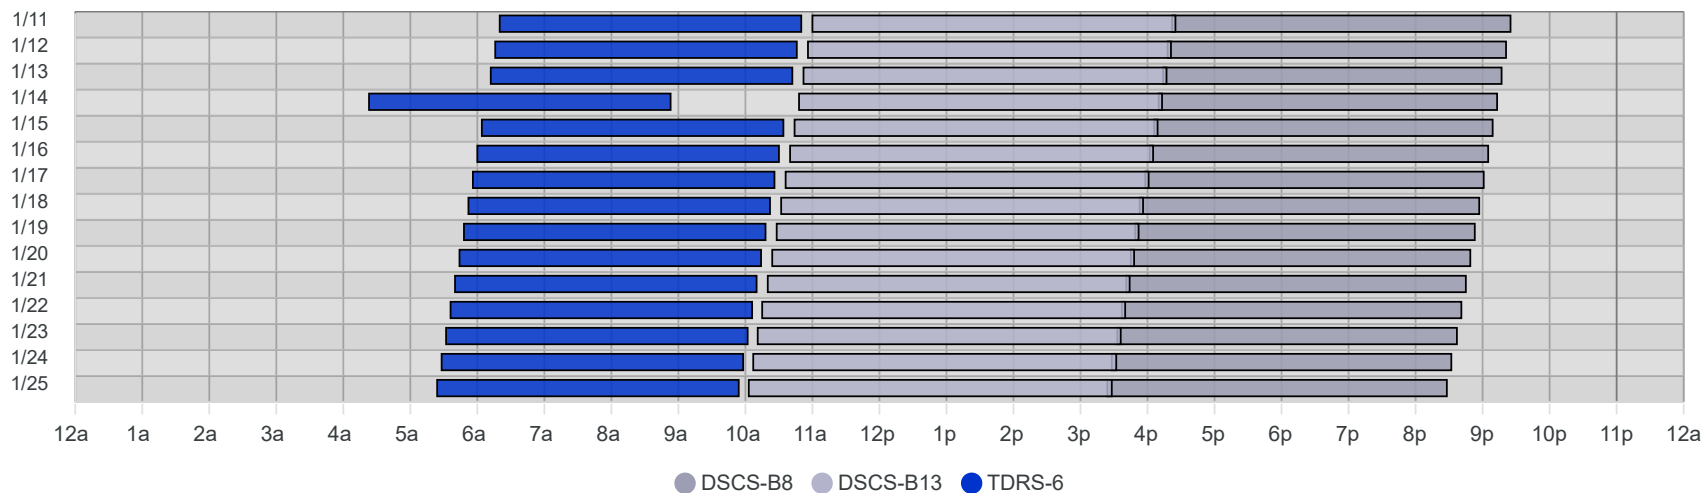

South Pole Satellite Schedule (CST)

Date	TDRS-6 Pass 1			DSCS-B13 Pass 1			DSCS-B8 Pass 1		
	Start	End	Dur	Start	End	Dur	Start	End	Dur
01/11/25	6:20 AM	10:50 AM	4:30	11:00 AM	4:25 PM	5:25	4:22 PM	9:25 PM	5:03
01/12/25	6:16 AM	10:46 AM	4:30	10:56 AM	4:21 PM	5:25	4:18 PM	9:21 PM	5:03
01/13/25	6:12 AM	10:42 AM	4:30	10:52 AM	4:17 PM	5:25	4:14 PM	9:17 PM	5:03
01/14/25	4:23 AM	8:53 AM	4:30	10:48 AM	4:13 PM	5:25	4:10 PM	9:13 PM	5:03
01/15/25	6:04 AM	10:34 AM	4:30	10:44 AM	4:09 PM	5:25	4:06 PM	9:09 PM	5:03
01/16/25	6:00 AM	10:30 AM	4:30	10:40 AM	4:05 PM	5:25	4:02 PM	9:05 PM	5:03
01/17/25	5:56 AM	10:26 AM	4:30	10:36 AM	4:01 PM	5:25	3:58 PM	9:01 PM	5:03
01/18/25	5:52 AM	10:22 AM	4:30	10:32 AM	3:56 PM	5:24	3:53 PM	8:57 PM	5:04
01/19/25	5:48 AM	10:18 AM	4:30	10:28 AM	3:52 PM	5:24	3:49 PM	8:53 PM	5:04
01/20/25	5:44 AM	10:14 AM	4:30	10:24 AM	3:48 PM	5:24	3:45 PM	8:49 PM	5:04
01/21/25	5:40 AM	10:10 AM	4:30	10:20 AM	3:44 PM	5:24	3:41 PM	8:45 PM	5:04
01/22/25	5:36 AM	10:06 AM	4:30	10:15 AM	3:40 PM	5:25	3:37 PM	8:41 PM	5:04
01/23/25	5:32 AM	10:02 AM	4:30	10:11 AM	3:36 PM	5:25	3:33 PM	8:37 PM	5:04
01/24/25	5:28 AM	9:58 AM	4:30	10:07 AM	3:32 PM	5:25	3:28 PM	8:32 PM	5:04
01/25/25	5:24 AM	9:54 AM	4:30	10:03 AM	3:28 PM	5:25	3:24 PM	8:28 PM	5:04