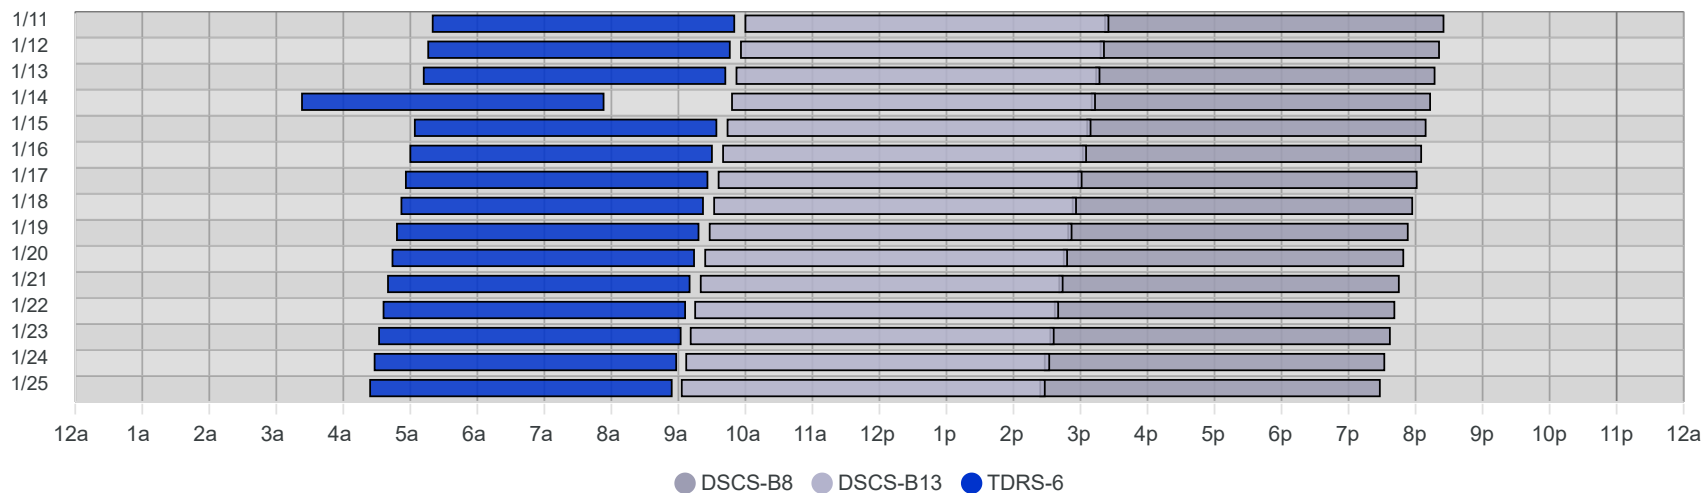

South Pole Satellite Schedule (MST)

Date	TDRS-6 Pass 1			DSCS-B13 Pass 1			DSCS-B8 Pass 1		
	Start	End	Dur	Start	End	Dur	Start	End	Dur
01/11/25	5:20 AM	9:50 AM	4:30	10:00 AM	3:25 PM	5:25	3:22 PM	8:25 PM	5:03
01/12/25	5:16 AM	9:46 AM	4:30	9:56 AM	3:21 PM	5:25	3:18 PM	8:21 PM	5:03
01/13/25	5:12 AM	9:42 AM	4:30	9:52 AM	3:17 PM	5:25	3:14 PM	8:17 PM	5:03
01/14/25	3:23 AM	7:53 AM	4:30	9:48 AM	3:13 PM	5:25	3:10 PM	8:13 PM	5:03
01/15/25	5:04 AM	9:34 AM	4:30	9:44 AM	3:09 PM	5:25	3:06 PM	8:09 PM	5:03
01/16/25	5:00 AM	9:30 AM	4:30	9:40 AM	3:05 PM	5:25	3:02 PM	8:05 PM	5:03
01/17/25	4:56 AM	9:26 AM	4:30	9:36 AM	3:01 PM	5:25	2:58 PM	8:01 PM	5:03
01/18/25	4:52 AM	9:22 AM	4:30	9:32 AM	2:56 PM	5:24	2:53 PM	7:57 PM	5:04
01/19/25	4:48 AM	9:18 AM	4:30	9:28 AM	2:52 PM	5:24	2:49 PM	7:53 PM	5:04
01/20/25	4:44 AM	9:14 AM	4:30	9:24 AM	2:48 PM	5:24	2:45 PM	7:49 PM	5:04
01/21/25	4:40 AM	9:10 AM	4:30	9:20 AM	2:44 PM	5:24	2:41 PM	7:45 PM	5:04
01/22/25	4:36 AM	9:06 AM	4:30	9:15 AM	2:40 PM	5:25	2:37 PM	7:41 PM	5:04
01/23/25	4:32 AM	9:02 AM	4:30	9:11 AM	2:36 PM	5:25	2:33 PM	7:36 PM	5:03
01/24/25	4:28 AM	8:58 AM	4:30	9:07 AM	2:32 PM	5:25	2:28 PM	7:32 PM	5:04
01/25/25	4:24 AM	8:54 AM	4:30	9:03 AM	2:28 PM	5:25	2:24 PM	7:28 PM	5:04