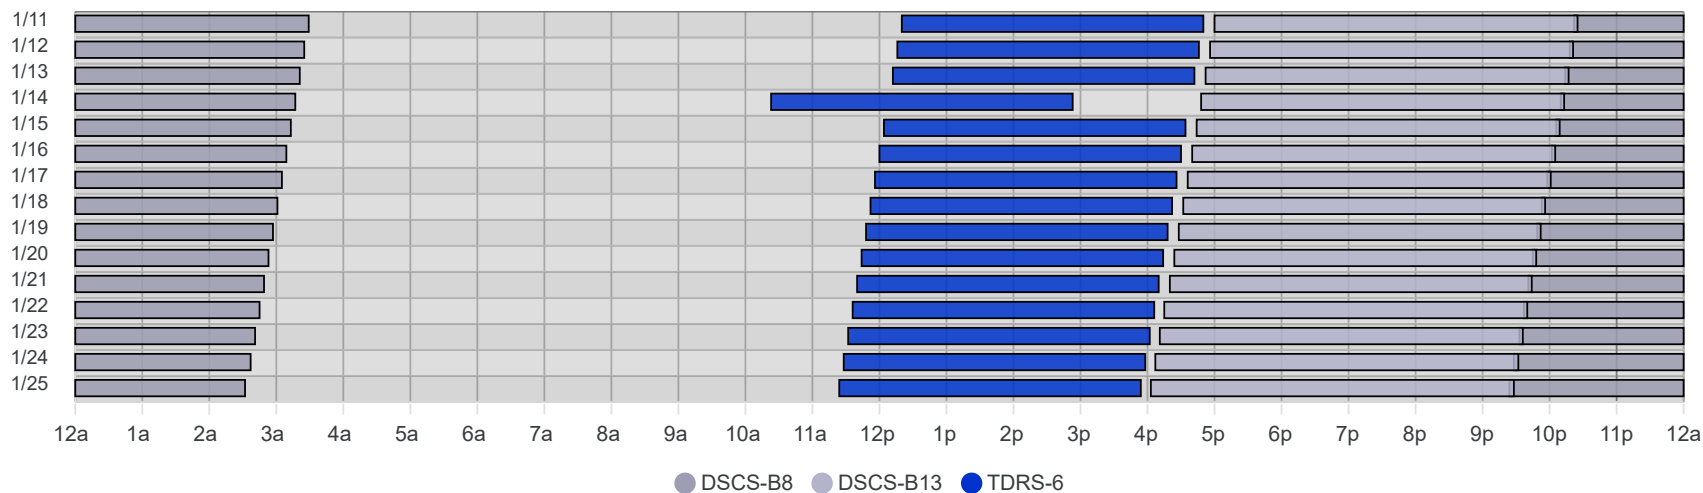

South Pole Satellite Schedule (UTC)

Date	TDRS-6 Pass 1			DSCS-B13 Pass 1			DSCS-B8 Pass 1		
	Start	End	Dur	Start	End	Dur	Start	End	Dur
01/11/25	12:20 PM	4:50 PM	4:30	5:00 PM	10:25 PM	5:25	10:22 PM	Jan 12, 3:25 AM	5:03
01/12/25	12:16 PM	4:46 PM	4:30	4:56 PM	10:21 PM	5:25	10:18 PM	Jan 13, 3:21 AM	5:03
01/13/25	12:12 PM	4:42 PM	4:30	4:52 PM	10:17 PM	5:25	10:14 PM	Jan 14, 3:17 AM	5:03
01/14/25	10:23 AM	2:53 PM	4:30	4:48 PM	10:13 PM	5:25	10:10 PM	Jan 15, 3:13 AM	5:03
01/15/25	12:04 PM	4:34 PM	4:30	4:44 PM	10:09 PM	5:25	10:06 PM	Jan 16, 3:09 AM	5:03
01/16/25	12:00 PM	4:30 PM	4:30	4:40 PM	10:05 PM	5:25	10:02 PM	Jan 17, 3:05 AM	5:03
01/17/25	11:56 AM	4:26 PM	4:30	4:36 PM	10:01 PM	5:25	9:58 PM	Jan 18, 3:01 AM	5:03
01/18/25	11:52 AM	4:22 PM	4:30	4:32 PM	9:56 PM	5:24	9:53 PM	Jan 19, 2:57 AM	5:04
01/19/25	11:48 AM	4:18 PM	4:30	4:28 PM	9:52 PM	5:24	9:49 PM	Jan 20, 2:53 AM	5:04
01/20/25	11:44 AM	4:14 PM	4:30	4:24 PM	9:48 PM	5:24	9:45 PM	Jan 21, 2:49 AM	5:04
01/21/25	11:40 AM	4:10 PM	4:30	4:20 PM	9:44 PM	5:24	9:41 PM	Jan 22, 2:45 AM	5:04
01/22/25	11:36 AM	4:06 PM	4:30	4:15 PM	9:40 PM	5:25	9:37 PM	Jan 23, 2:41 AM	5:04
01/23/25	11:32 AM	4:02 PM	4:30	4:11 PM	9:36 PM	5:25	9:33 PM	Jan 24, 2:37 AM	5:04
01/24/25	11:28 AM	3:58 PM	4:30	4:07 PM	9:32 PM	5:25	9:28 PM	Jan 25, 2:32 AM	5:04
01/25/25	11:24 AM	3:54 PM	4:30	4:03 PM	9:28 PM	5:25	9:24 PM	Jan 26, 2:28 AM	5:04